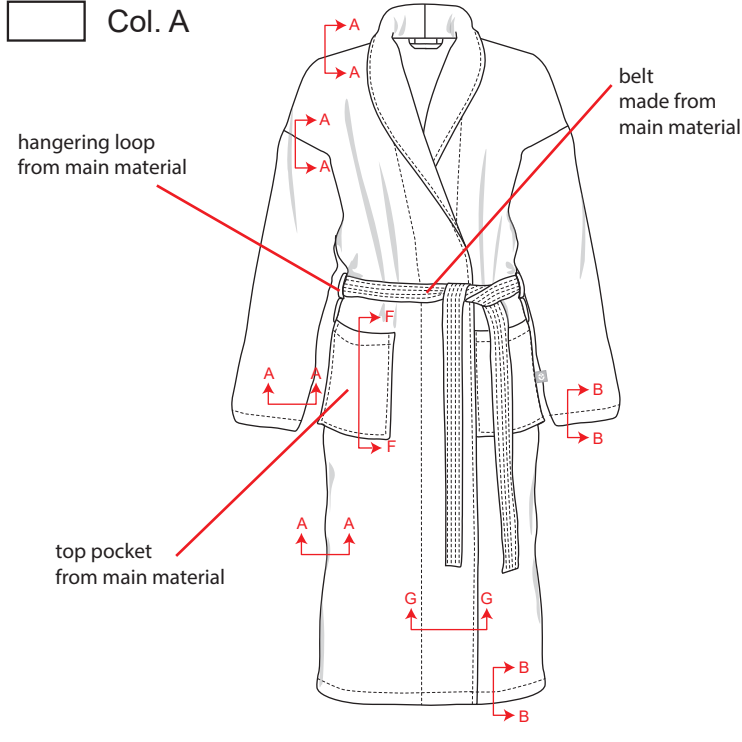

Supporting Material
 2.7 - 3.2.2_1 Product Specification: Bathrobe

Product number Product name Product color Material weight g/m²

Material: Weave
 Material composition