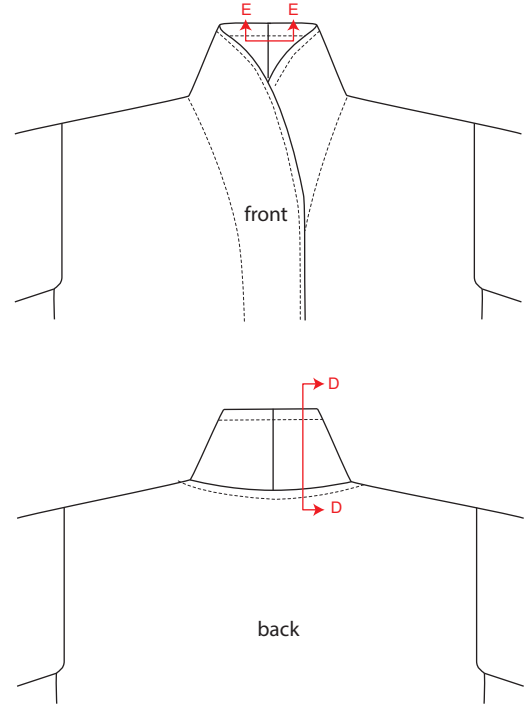

Supporting Material
 2.7 - 3.2.2_1 Product Specification: Bathrobe

Product number Product name Product color Material weight g/m²

Material: Weave
 Material composition