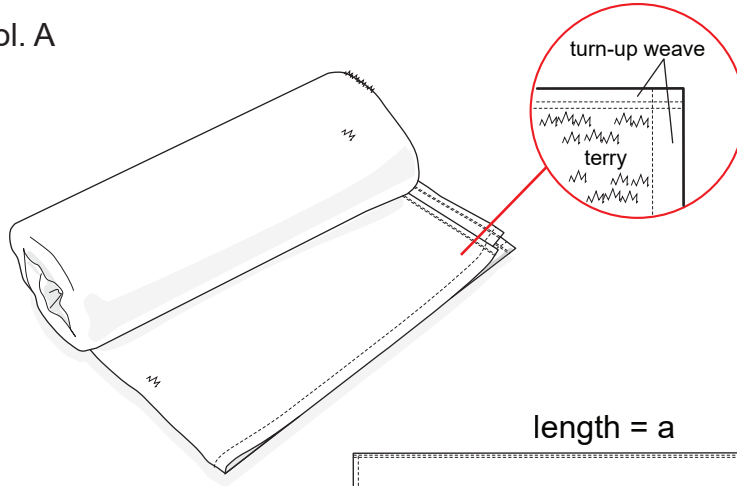

Supporting Material
 2.7 - 3.2.1_1 Product Specification: Bath towel

Col. A

a= cm
 b= cm

Product number Product name Product size Product color Material weight g/m²

A-A
 a= cm

Material: Weave
 Material composition

B-B
 a= cm