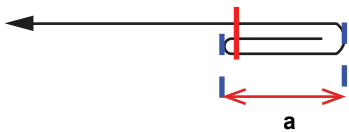

Supporting Material
 2.7 - 3.2.1_1 Product Specification: Bath towel

Col. A

a= cm
 b= cm

Product number Product name Product size Product color Material weight g/m²

A-A
 a= cm

Material: Weave
 Material composition

B-B
 a= cm