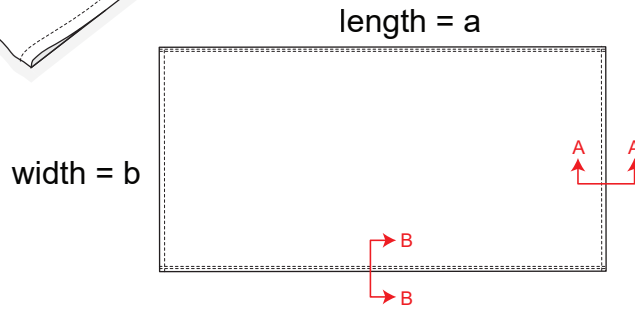

Supporting Material
 2.7 - 3.2.1_1 Product Specification: Bath towel

Col. A

a= cm
 b= cm

Product number Product name Product size Product color Material weight g/m²

A-A
 a= cm

Material: Weave
 Material composition

B-B
 a= cm