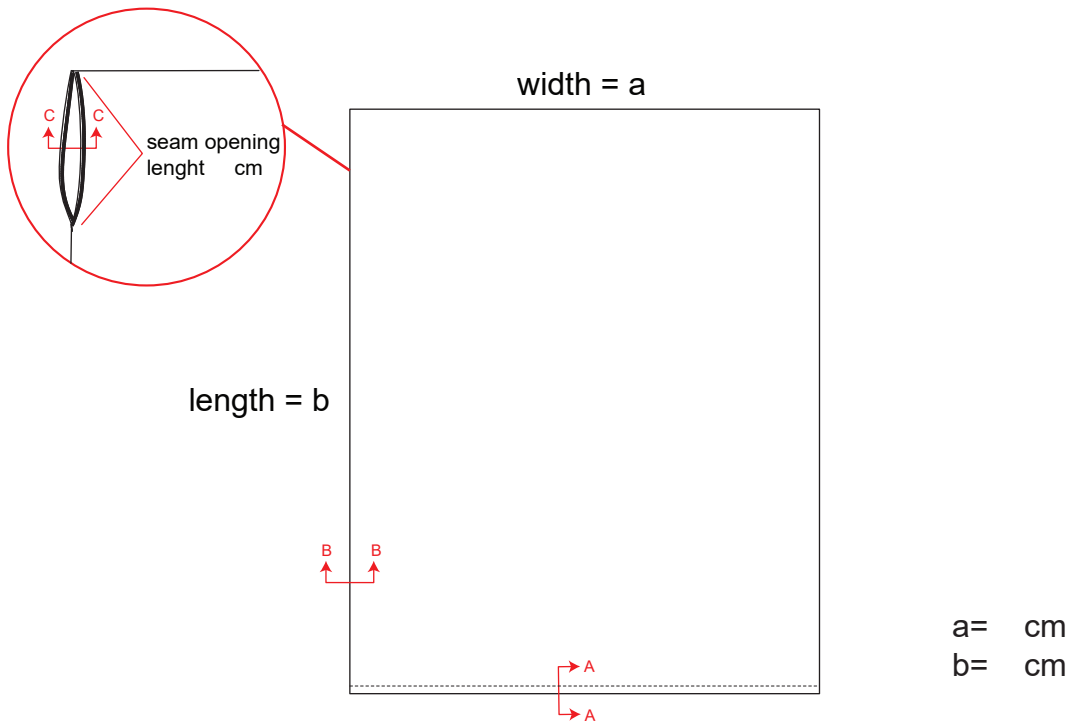

Supporting Material
 2.7 - 3.1.2_1 Product Specification: Duvet cover

 Col. A

Product number Product name Product size Product color Thread count number

Material: Weave
 Material composition