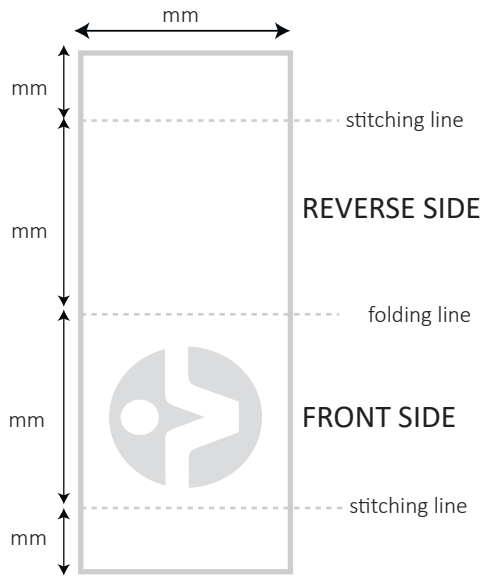

Supporting Material
2.7 - 2.3_1 Specification: Label

LABEL TYPE: SEAM LABEL
woven
with folding

VISIBLE SIZE:
 mm x mm

Logo:

Colour:

WHITE

LABEL TYPE: HANGER LOOP
woven

VISIBLE SIZE:
 mm x mm

Logo:

Colour:

WHITE