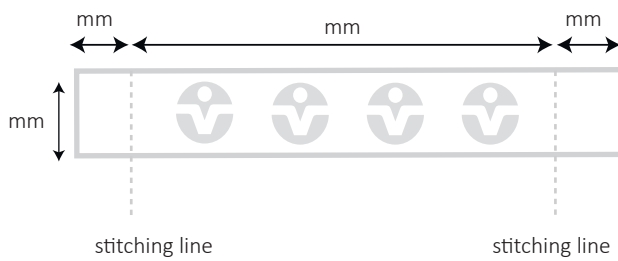

Supporting Material
2.7 - 2.3_1 Specification: Label

LABEL TYPE: SEAM LABEL
woven
with folding

VISIBLE SIZE:
 mm x mm

Logo:

Colour:

WHITE

LABEL TYPE: HANGER LOOP
woven

VISIBLE SIZE:
 mm x mm